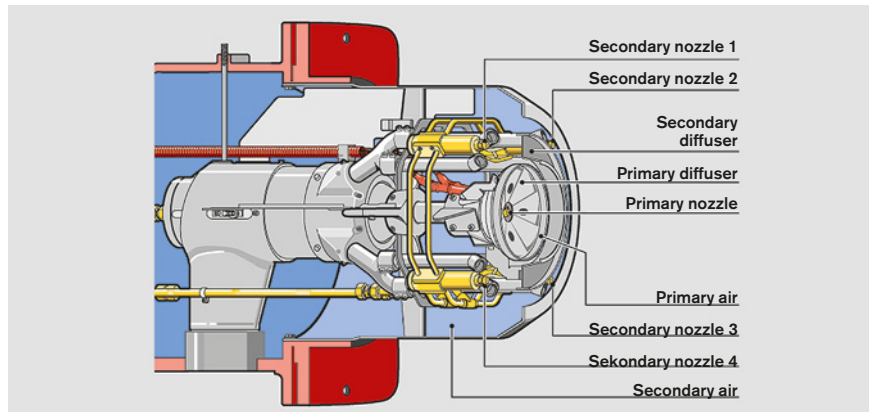

multiflam[®] dual fuel mixing head

The flame of a multiflam® oil burner

Function principle of multiflam® technology

Weishaupt multiflam® technology enables compliance with very low emission values without expensive additional equipment.

With a capacity range of 250 to 2,000 kW multiflam® technology has, for the first time, been introduced in the lower capacity ranges. It achieves emission values below NO_x Class 3 to EN267/676 and gas, oil and dual fuel burner versions are available.

Innovative

The newly developed mixing head uses the principle of fuel distribution. That means, the emission reduction is achieved without additional burner or boiler equipment. The required higher fan pressure is ensured by an advanced air intake design.