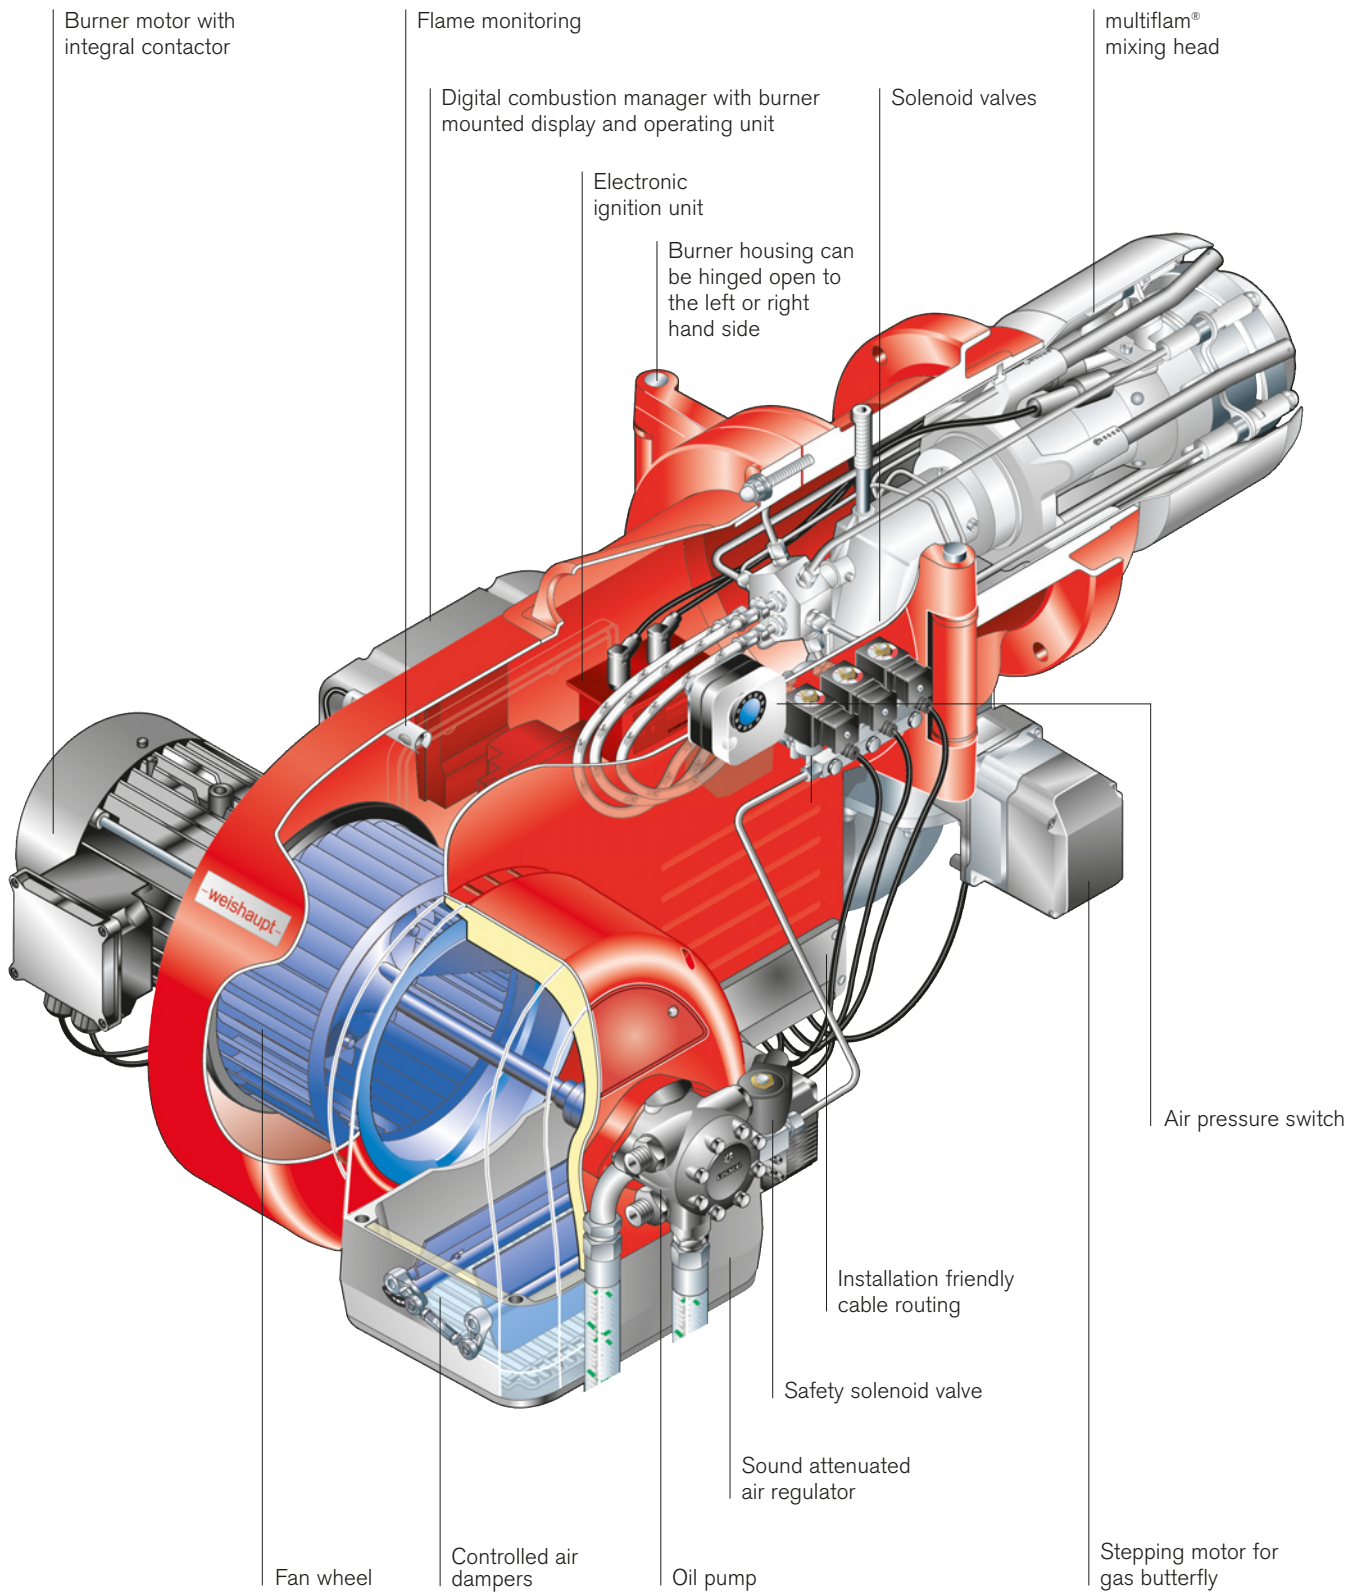

Weishaupt monarch® WM 20 multiflam®

With proven multiflam® technology the new WM-20 impresses with particularly low emission values.

That's reliability.

-weishaupt-