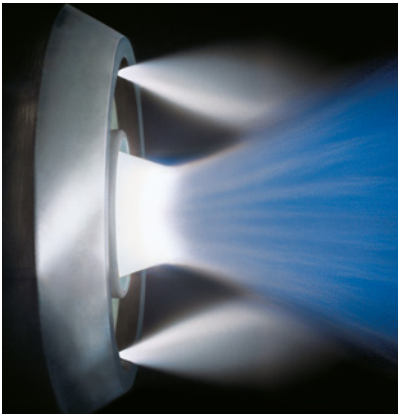

Weishaupt monarch[®] WM 20 multiflam[®]

The new monarch[®] burner offers high performance with low emission values.
(Available from Autumn 2011)

That's reliability.

– weishaupt –

Weishaupt WM-20 multiflam[®]
Efficient and environmentally friendly

multiflam[®] dual fuel mixing head

The flame of a multiflam® oil burner

Function principle of multiflam® technology

Weishaupt multiflam® technology enables compliance with very low emission values without expensive additional equipment.

Innovative

The newly developed mixing head uses the principle of fuel distribution. That means, the emission reduction is achieved without additional burner or boiler equipment. The required higher fan pressure is ensured by an advanced air intake design.